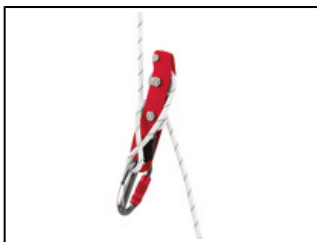

Univers	Sport
Type	Verticality
Category	Ropes
Subcategory	Technical Cords

SEGMENT 8 mm

SEGMENT is an 8 mm low stretch cord for expert caving activities. Compact and lightweight, it is easy to store in a pack. EverFlex treatment allows it to maintain flexibility over time. The texture of the sheath provides good grip during descents. Comes in 200-meter length.

Compact, with textured sheath that offers good grip on both descents and ascents.

EverFlex treatment maintains the cord's flexibility and makes it easy to store.

Excellent strength-to-weight ratio, due to its specific construction.

Short Description Compact and lightweight, low stretch cord designed for cave exploration

- Selling Points
- Compact cord with good grip:
 - Compact and lightweight to help limit bulk during long explorations
 - Thick, textured sheath offers good grip
 - Excellent balance of low stretch and elasticity for efficient ascents
 - Compatible with SIMPLE and STOP caving descenders, with CROLL and BASIC ascenders (1)
 - Remains flexible over time:
 - EverFlex treatment: special treatment and weave improve the rope's consistency; offers excellent grip and consistent handling over time
 - Easy to store in the pack, because the cord does not stiffen
 - Flexible cord makes it easier to tie and untie knots
 - Excellent strength-to-weight ratio:
 - Lightweight (43 g/m)
 - Specific construction with polyester sheath and nylon core offer great durability for its diameter

(1) Details about compatibility and possible uses for this cord can be found in technical tips at www.petzl.com.

-
- Specification
- Diameter: 8mm
 - Material(s): Nylon, polyester
 - Certification(s): CE 564, UIAA, NFPA 2500 Escape Use
 - Breaking strength: 16 kN
 - Strength tied with figure-eight knot: 10kN
 - Weight per meter: 43g
 - Construction: 32 carrier
 - Percentage of sheath: 45%
 - Static elongation: 5%
-