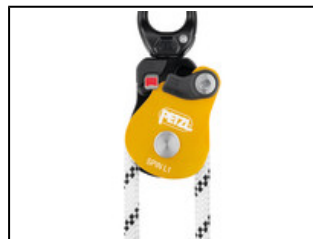

Univers	Professional
Type	Verticality
Category	Pulleys
Subcategory	High-efficiency pulleys with swivel

SPIN L1

Openable even when attached to the anchor, the SPIN L1 pulley is designed for maximum simplicity in setting up hauling or load deviation systems, and tyroleans. The large diameter sheave mounted on sealed ball bearings gives it excellent efficiency. The swivel facilitates handling, allowing the pulley to be oriented under load, and direct connection of carabiners, ropes or slings.

Triple-action opening of the moving side plate is quick and easy, even with gloves.

The rope can be installed with the device connected to the anchor.

The red mark provides a visual warning when the moving side plate is unlocked.

The swivel accepts up to three carabiners and allows the use of ropes and slings to facilitate maneuvers.

Short Description Very high efficiency single pulley with swivel

Selling Points

- Designed for maximum simplicity in setting up hauling or load deviation systems and tyroleans for work at height, rescue and tree care:
 - triple-action opening of the moving side plate is quick and easy, even with gloves
 - the rope can be installed with the device connected to the anchor.
 - red mark provides a visual warning when the moving side plate is unlocked
 - special side plate design protects the rope path
- Optimal efficiency and easy handling:
 - large diameter sheave mounted on sealed ball bearings for excellent efficiency
 - swivel allows pulley to be oriented under load
 - swivel accepts up to three carabiners and allows the use of ropes and slings to facilitate maneuvers.

Specification

- Weight: 290g
- Certification(s): CE EN 12278, NFPA 2500 Pulley General Use, UIAA, XF 494 : FZL-H-T9.5/13
- Material(s): aluminum, stainless steel, nylon
- Min. rope diameter: 7mm
- Max. rope diameter: 13mm
- Sheave type: sealed ball bearings
- Sheave diameter: 38mm
- Maximum working load: $4 \times 2 = 8\text{kN}$
- Breaking strength: 36kN
- Efficiency: 95%