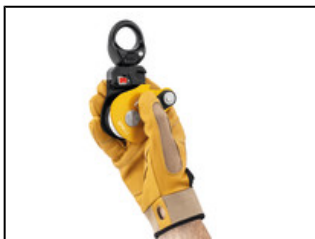

Univers	Professional
Type	Verticality
Category	Pulleys
Subcategory	High-efficiency pulleys with swivel

SPIN L1

Openable even when attached to the anchor, the SPIN L1 pulley is designed for maximum simplicity in setting up hauling or load deviation systems, and tyroleans. The large diameter sheave mounted on sealed ball bearings gives it excellent efficiency. The swivel facilitates handling, allowing the pulley to be oriented under load, and direct connection of carabiners, ropes or slings.

Triple-action opening of the moving side plate is quick and easy, even with gloves.

The rope can be installed with the device connected to the anchor.

The red mark provides a visual warning when the moving side plate is unlocked.

The swivel accepts up to three carabiners and allows the use of ropes and slings to facilitate maneuvers.

Short Description Very high efficiency single pulley with swivel

Selling Points

- Designed for maximum simplicity in setting up hauling or load deviation systems and tyroleans for work at height, rescue and tree care:
 - triple-action opening of the moving side plate is quick and easy, even with gloves
 - the rope can be installed with the device connected to the anchor.
 - red mark provides a visual warning when the moving side plate is unlocked
 - special side plate design protects the rope path
- Optimal efficiency and easy handling:
 - large diameter sheave mounted on sealed ball bearings for excellent efficiency
 - swivel allows pulley to be oriented under load
 - swivel accepts up to three carabiners and allows the use of ropes and slings to facilitate maneuvers.

Specification

- Weight: 290g
- Certification(s): CE EN 12278, NFPA 2500 Pulley General Use, UIAA, XF 494 : FZL-H-T9.5/13
- Material(s): aluminum, stainless steel, nylon
- Min. rope diameter: 7mm
- Max. rope diameter: 13mm
- Sheave type: sealed ball bearings
- Sheave diameter: 38mm
- Maximum working load: $4 \times 2 = 8\text{kN}$
- Breaking strength: 36kN
- Efficiency: 95%