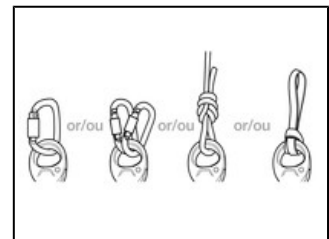

Univers	Professional
Type	Verticality
Category	Pulleys
Subcategory	High-efficiency pulleys with swivel

SPIN L1

Openable even when attached to the anchor, the SPIN L1 pulley is designed for maximum simplicity in setting up hauling or load deviation systems, and tyroleans. The large diameter sheave mounted on sealed ball bearings gives it excellent efficiency. The swivel facilitates handling, allowing the pulley to be oriented under load, and direct connection of carabiners, ropes or slings.

Triple-action opening of the moving side plate is quick and easy, even with gloves.

The rope can be installed with the device connected to the anchor.

The red mark provides a visual warning when the moving side plate is unlocked.

The swivel accepts up to three carabiners and allows the use of ropes and slings to facilitate maneuvers.

Short Description Very high efficiency single pulley with swivel

Selling Points

- Designed for maximum simplicity in setting up hauling or load deviation systems and tyroleans for work at height, rescue and tree care:
 - triple-action opening of the moving side plate is quick and easy, even with gloves
 - the rope can be installed with the device connected to the anchor.
 - red mark provides a visual warning when the moving side plate is unlocked
 - special side plate design protects the rope path
- Optimal efficiency and easy handling:
 - large diameter sheave mounted on sealed ball bearings for excellent efficiency
 - swivel allows pulley to be oriented under load
 - swivel accepts up to three carabiners and allows the use of ropes and slings to facilitate maneuvers.

Specification

- Weight: 290g
- Certification(s): CE EN 12278, NFPA 2500 Pulley General Use, UIAA, XF 494 : FZL-H-T9.5/13
- Material(s): aluminum, stainless steel, nylon
- Min. rope diameter: 7mm
- Max. rope diameter: 13mm
- Sheave type: sealed ball bearings
- Sheave diameter: 38mm
- Maximum working load: $4 \times 2 = 8\text{kN}$
- Breaking strength: 36kN
- Efficiency: 95%